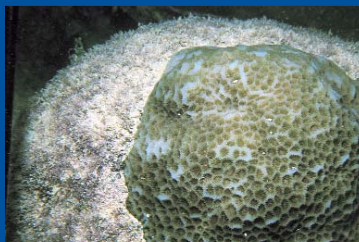

Goniastrea retiformis