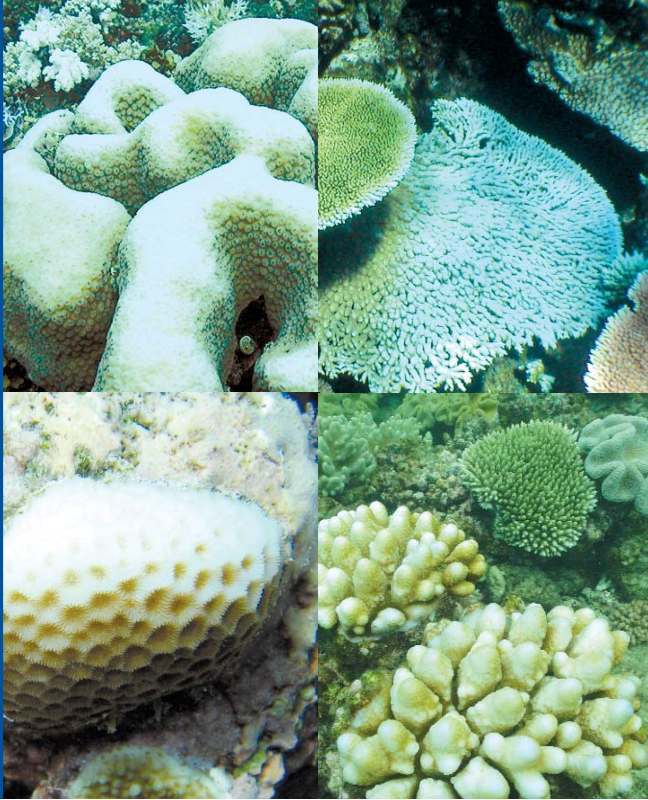

MASSIVE

Goniastrea retiformis

Porites lutea

Oulophyllia bennettiae

ENCRUSTING

Montipora monasteriata

Pachyseris speciosa

Leptoria phrygia

SOFT

Sarcophyton sp.

SOFT

Sinularia sp.

UPPER SURFACE BLEACHING

PALE / FLUORO

TOTALLY BLEACHED WHITE

DEAD CORAL WITH ALGAE