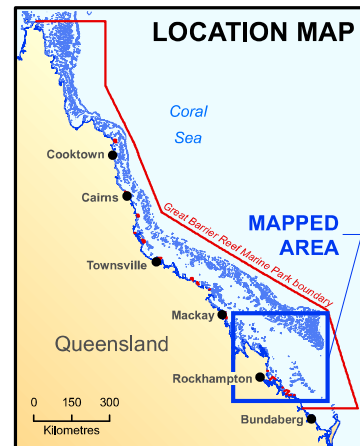

Darumbal TUMRA Schedule 1

Australian Government

Great Barrier Reef
Marine Park Authority

Queensland
Government

LEGEND

- Darumbal TUMRA boundary
- Great Barrier Reef Marine Park boundary
- Indicative Reef boundary
- Population Centre (to scale)
- River
- Road
- Mangrove
- National Park
- Mainland and Islands

Map Projection: Unprojected Geographics
Horizontal Datum: Geocentric Datum of Australia,
Data Source: © State of Queensland (Department
Environment and Science) 2021
This map is indicative only
SDC210201a November 2021