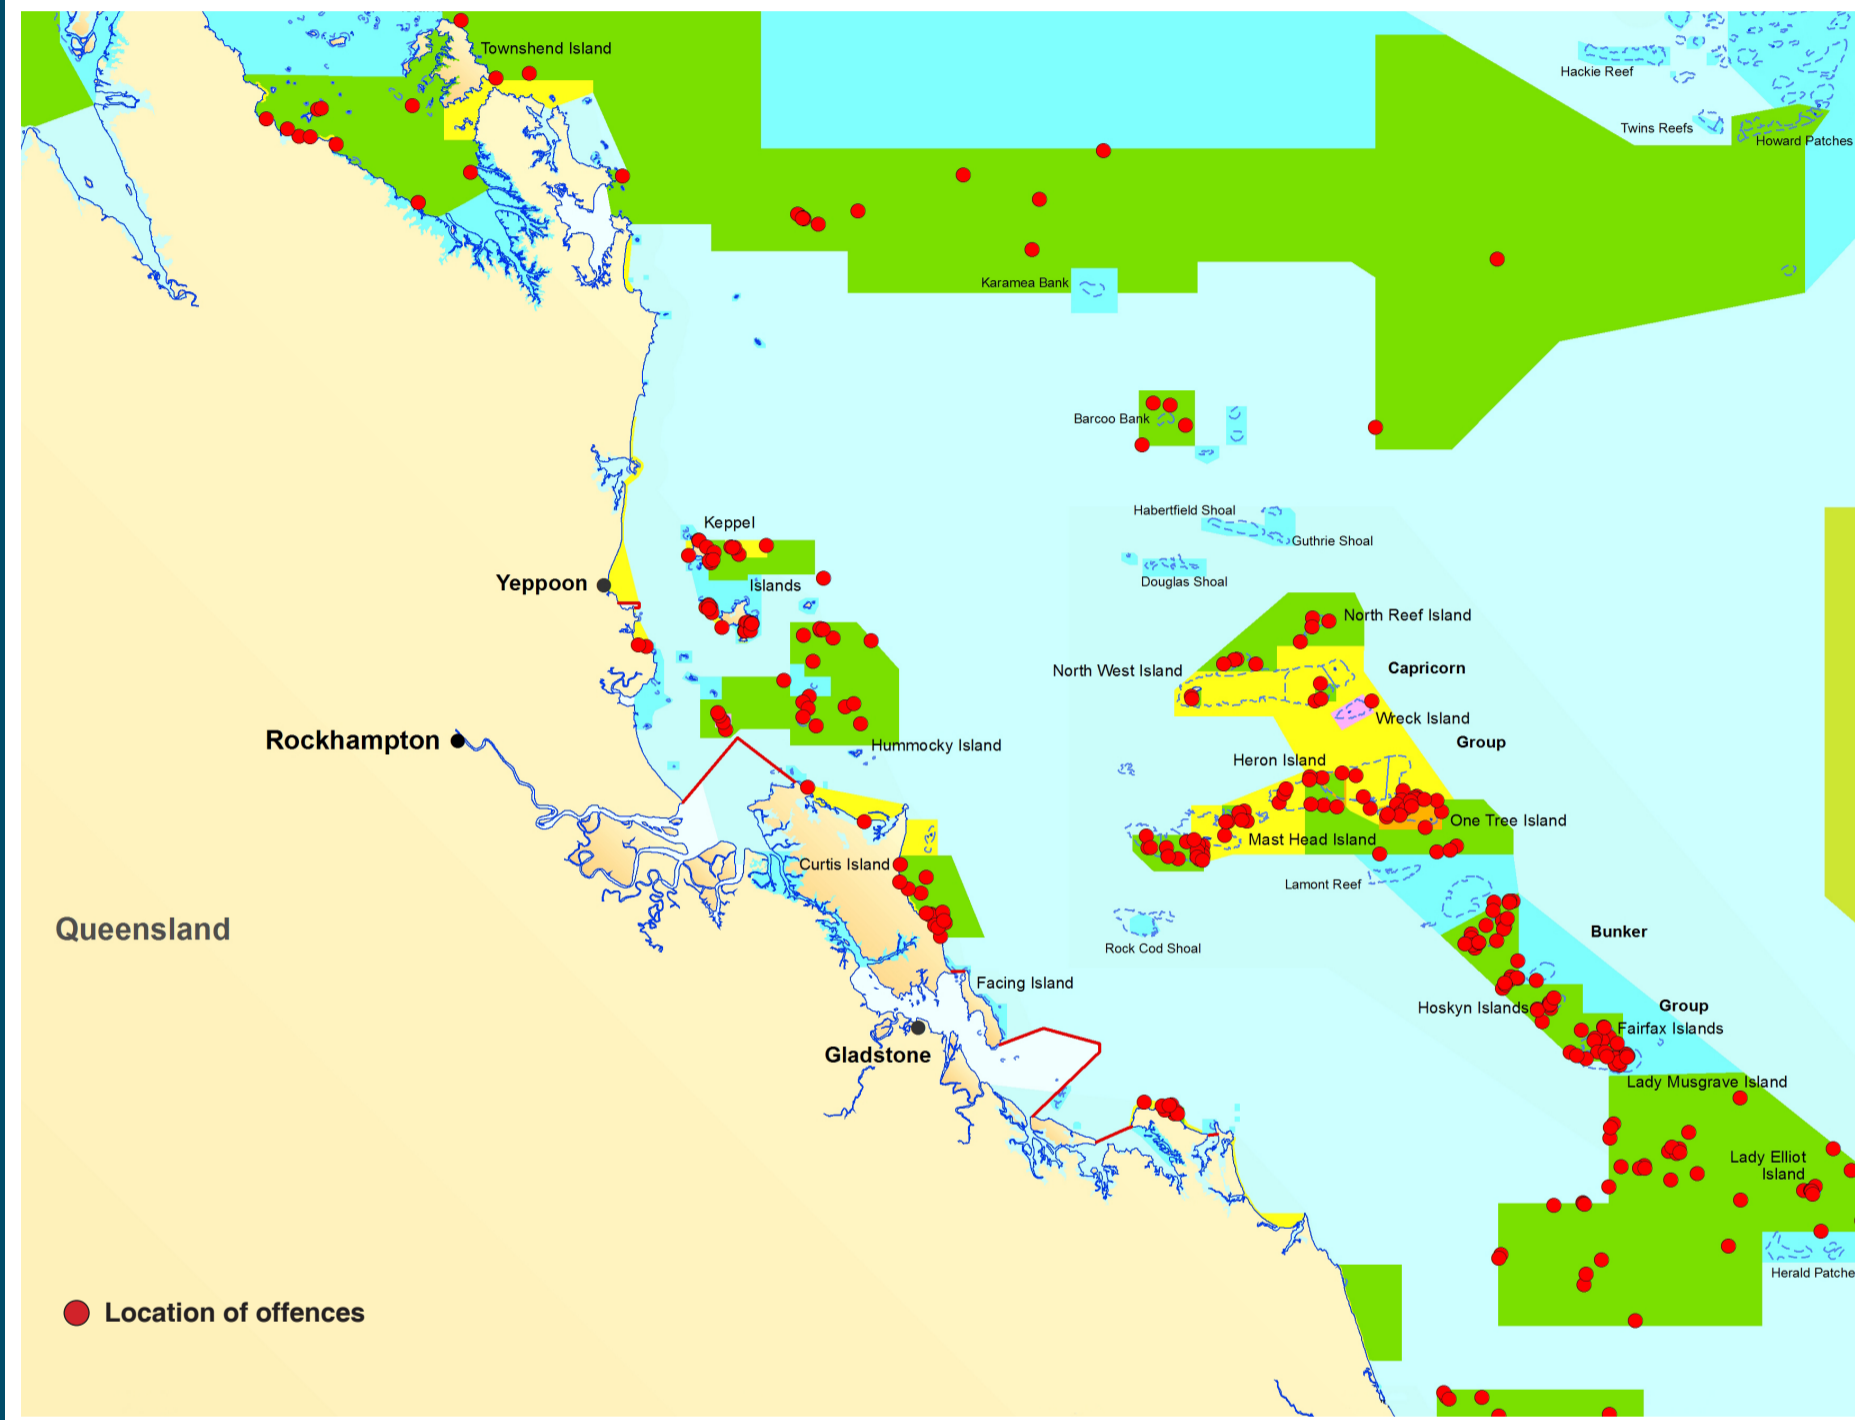

Fish in a green zone and you will get caught . . .

RECREATIONAL FISHING OFFENCES 2013 - 2018

Penalty: \$2100

Do your bit to protect your patch:

- Anonymously report suspected poaching: **1800 380 048**
- Know the marine parks' zoning rules
- Use a GPS and cross-check it with a free zoning map
- Understand how no-take zones work to safeguard the Reef and fish stocks