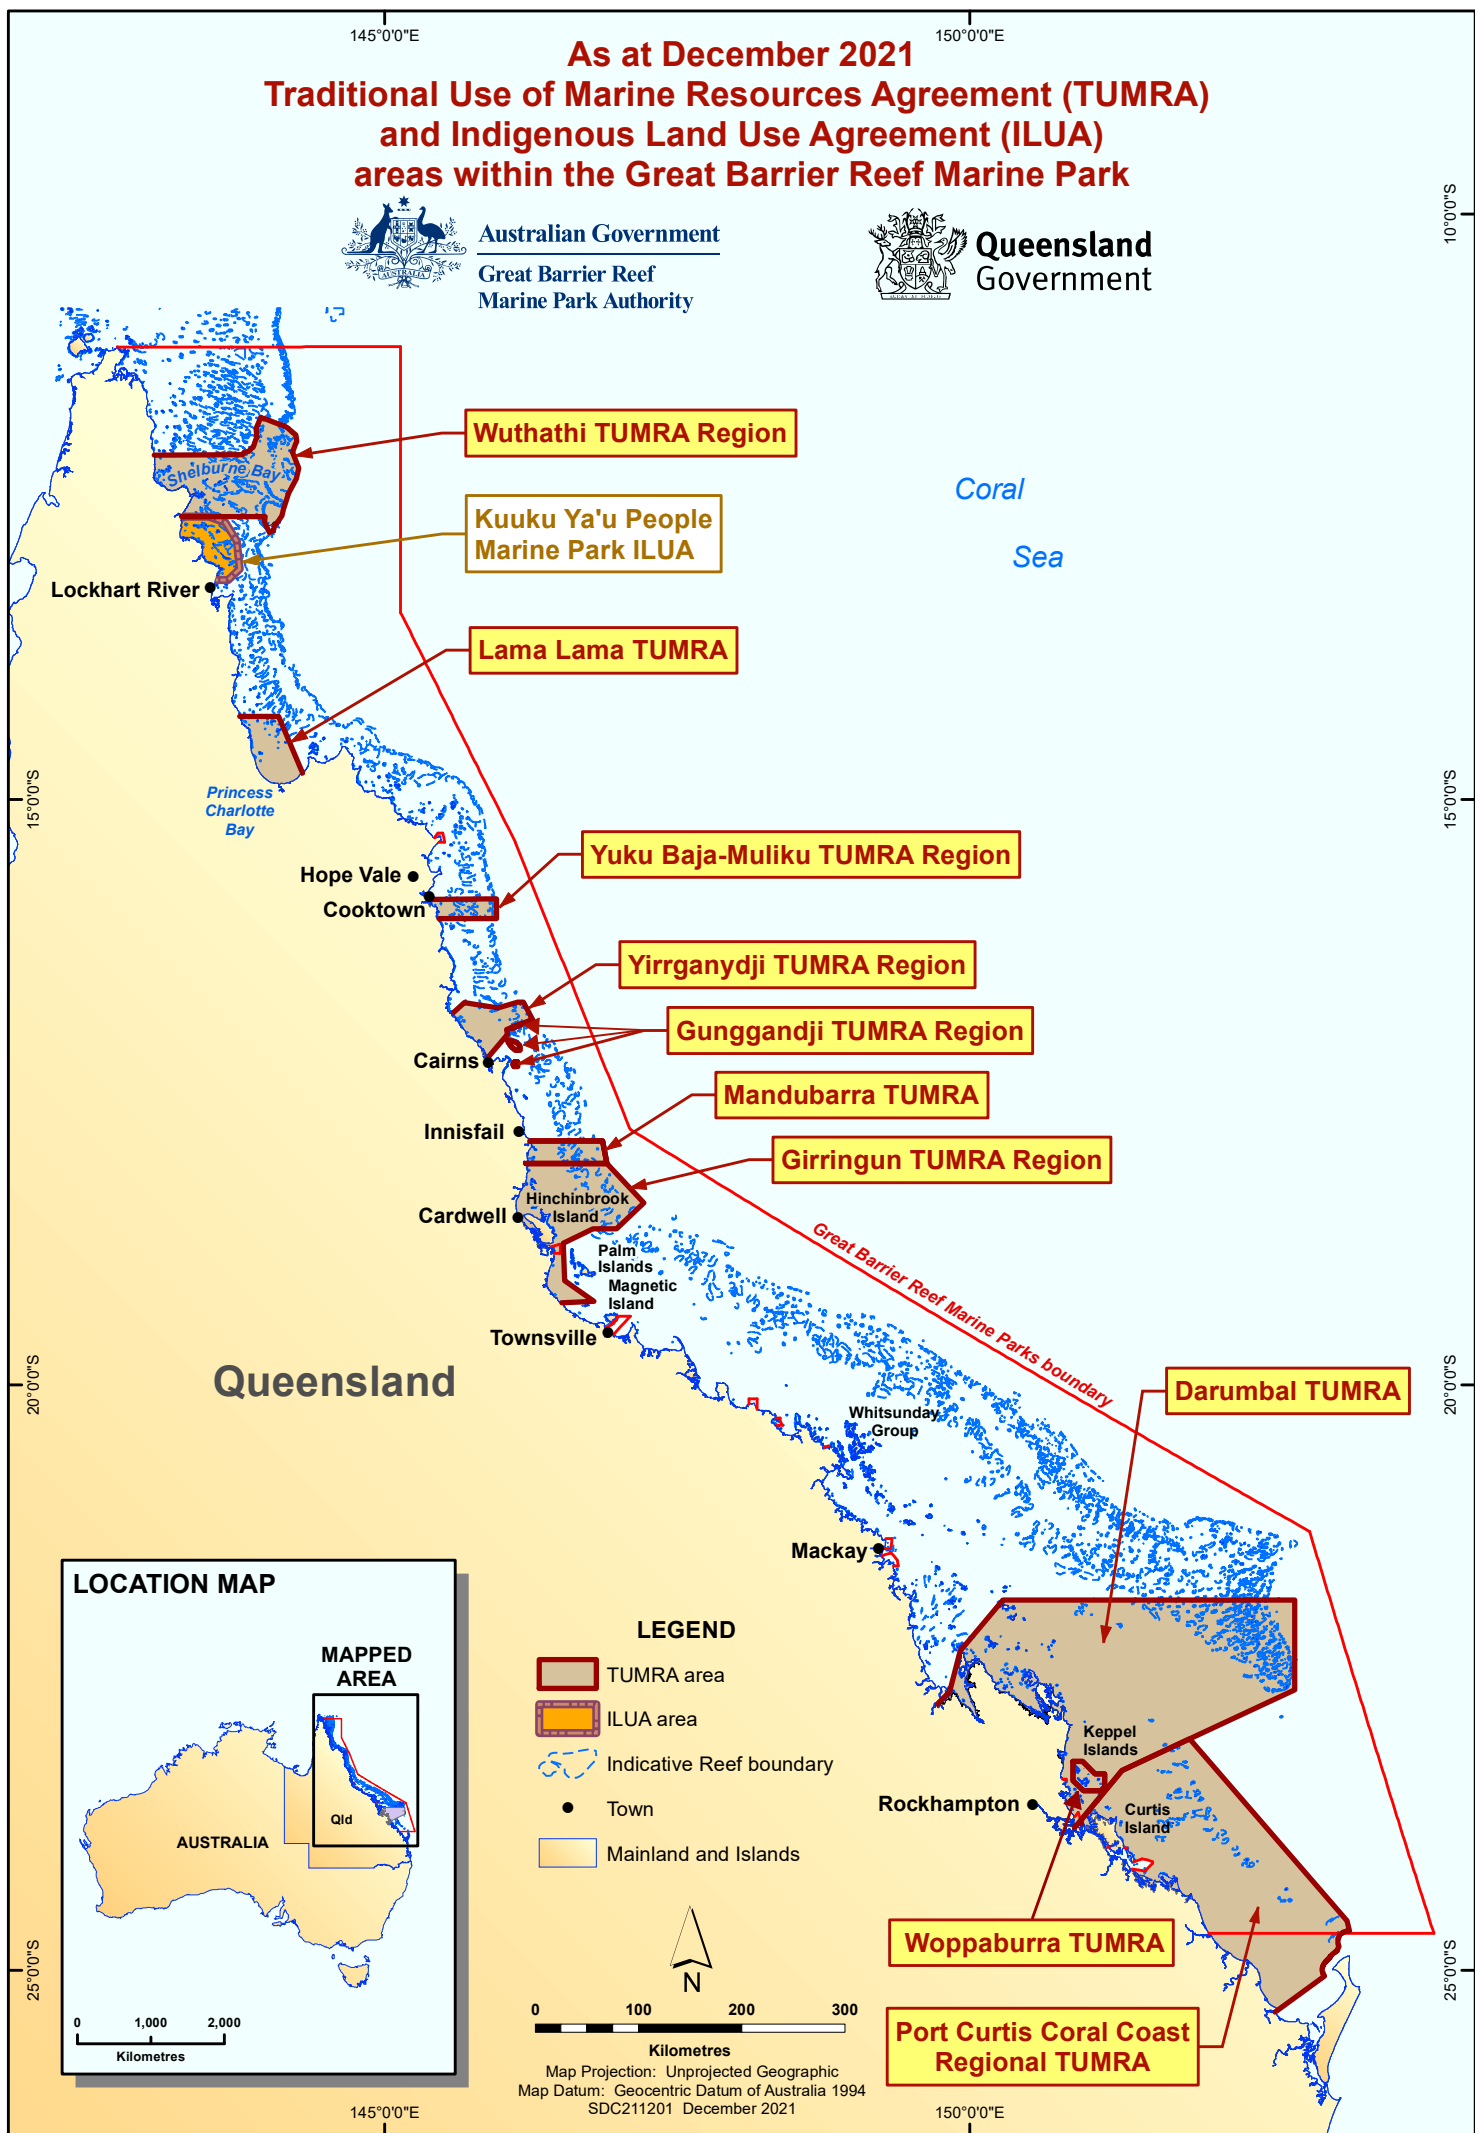

As at December 2021
**Traditional Use of Marine Resources Agreement (TUMRA)
 and Indigenous Land Use Agreement (ILUA)**
 areas within the Great Barrier Reef Marine Park

Australian Government
 Great Barrier Reef
 Marine Park Authority

Queensland
 Government

LEGEND

- TUMRA area
- ILUA area
- Indicative Reef boundary
- Town
- Mainland and Islands

0 100 200 300
Kilometres

Map Projection: Unprojected Geographic
 Map Datum: Geocentric Datum of Australia 1994
 SDC211201 December 2021