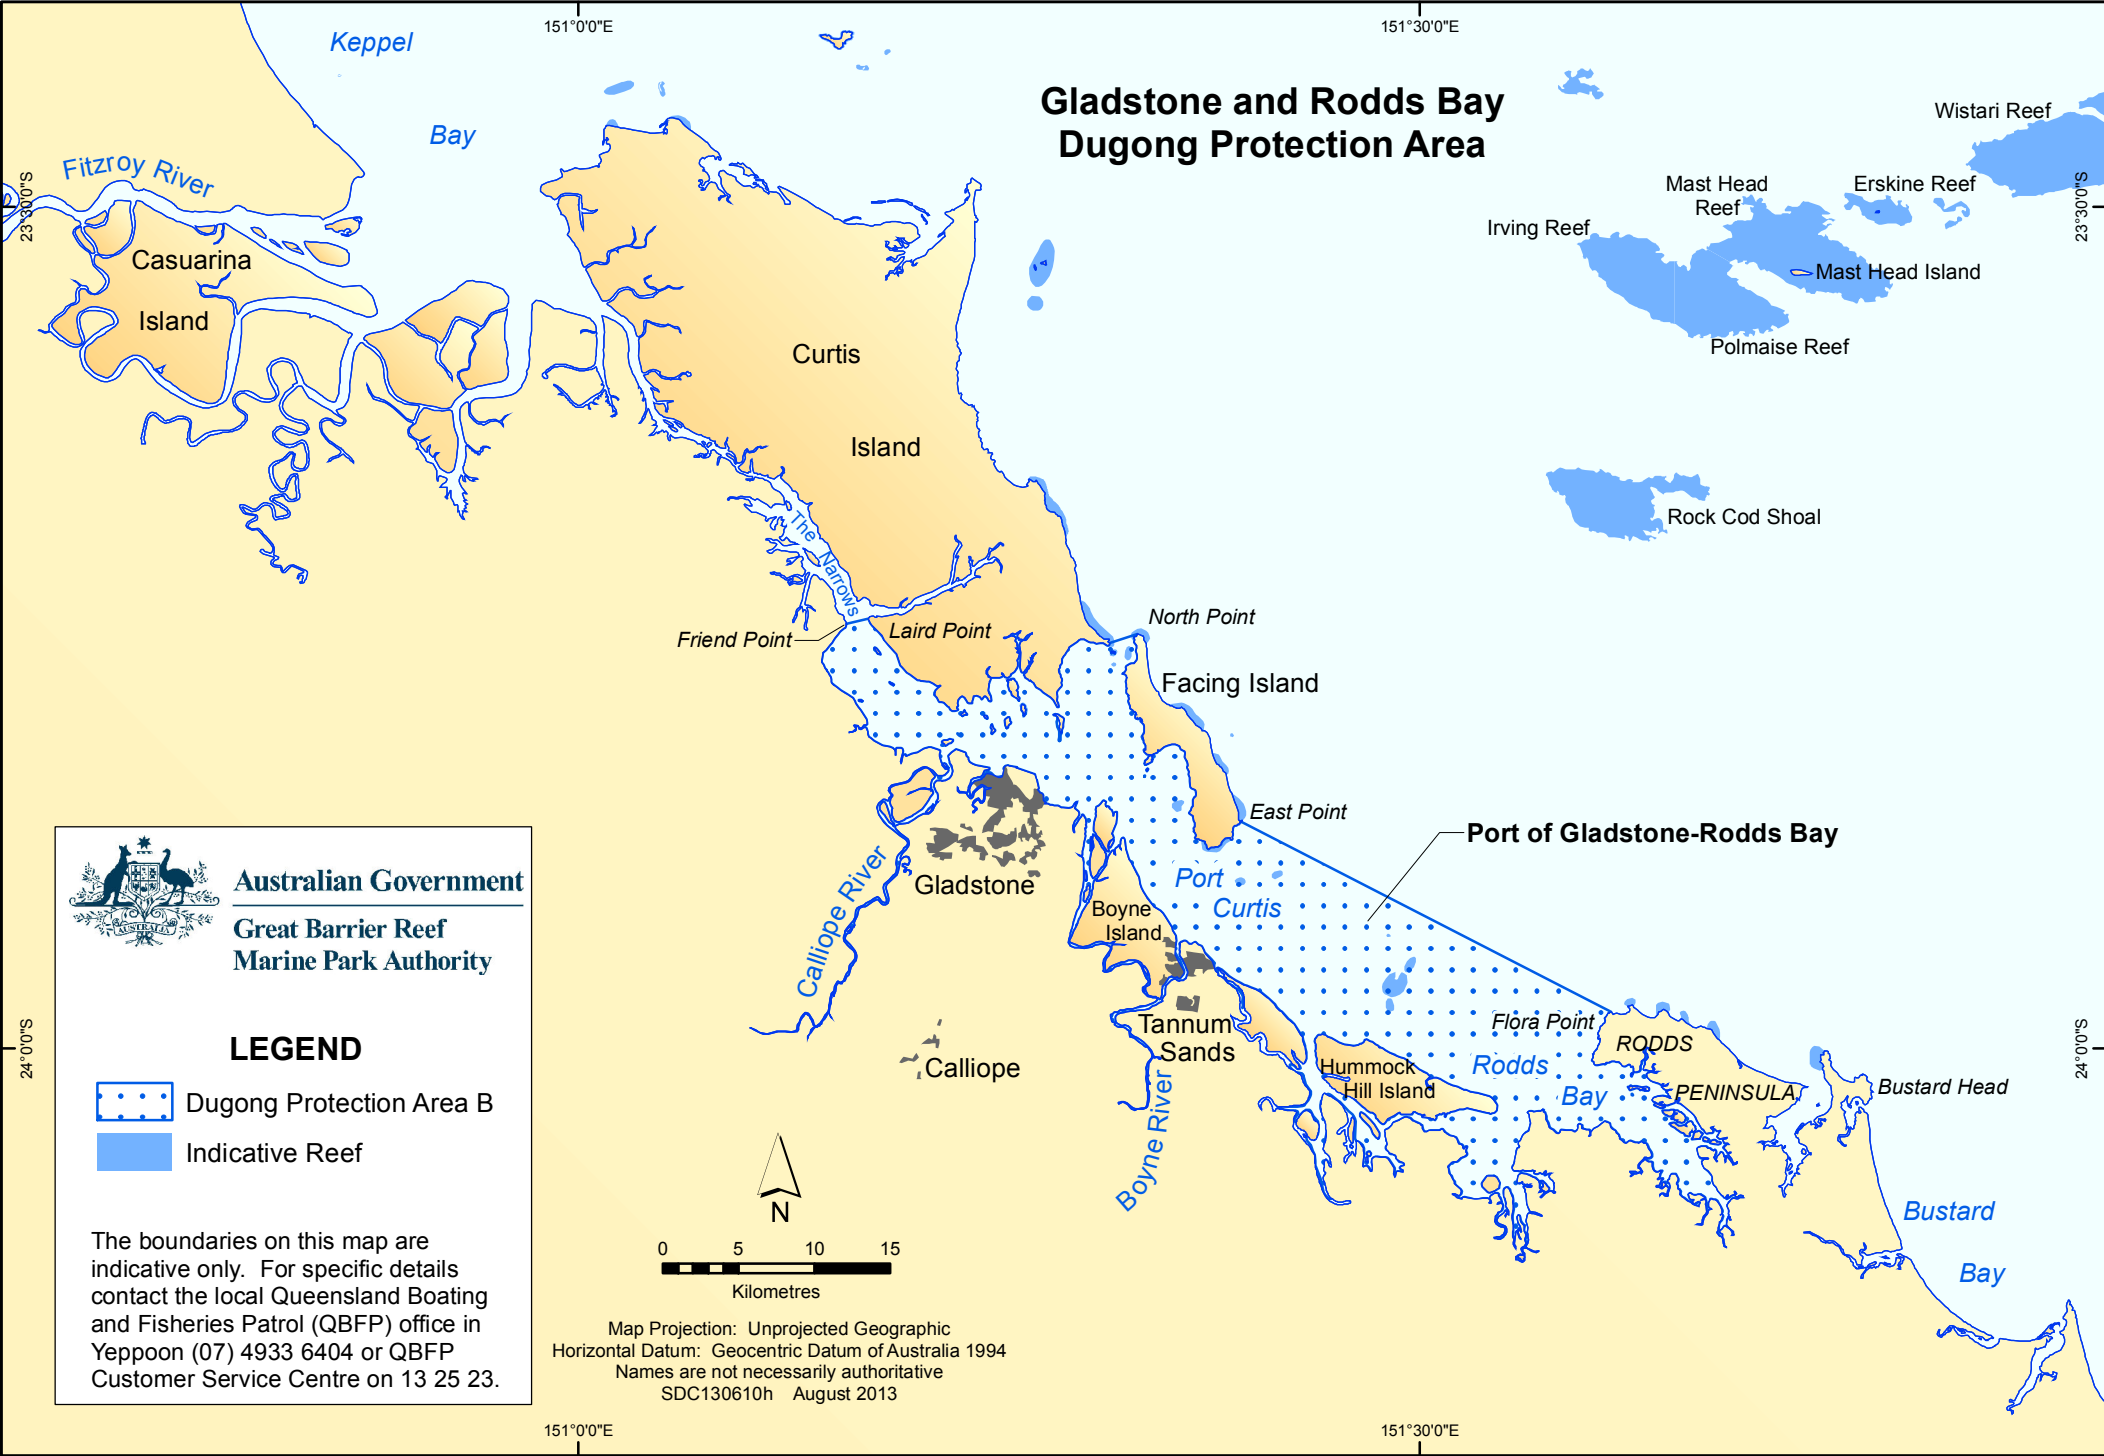

# Gladstone and Rodds Bay Dugong Protection Area

**Australian Government**  
Great Barrier Reef  
Marine Park Authority

### LEGEND

- Dugong Protection Area B
- Indicative Reef

The boundaries on this map are indicative only. For specific details contact the local Queensland Boating and Fisheries Patrol (QBFP) office in Yeppoon (07) 4933 6404 or QBFP Customer Service Centre on 13 25 23.

Map Projection: Unprojected Geographic  
Horizontal Datum: Geocentric Datum of Australia 1994  
Names are not necessarily authoritative  
SDC130610h August 2013