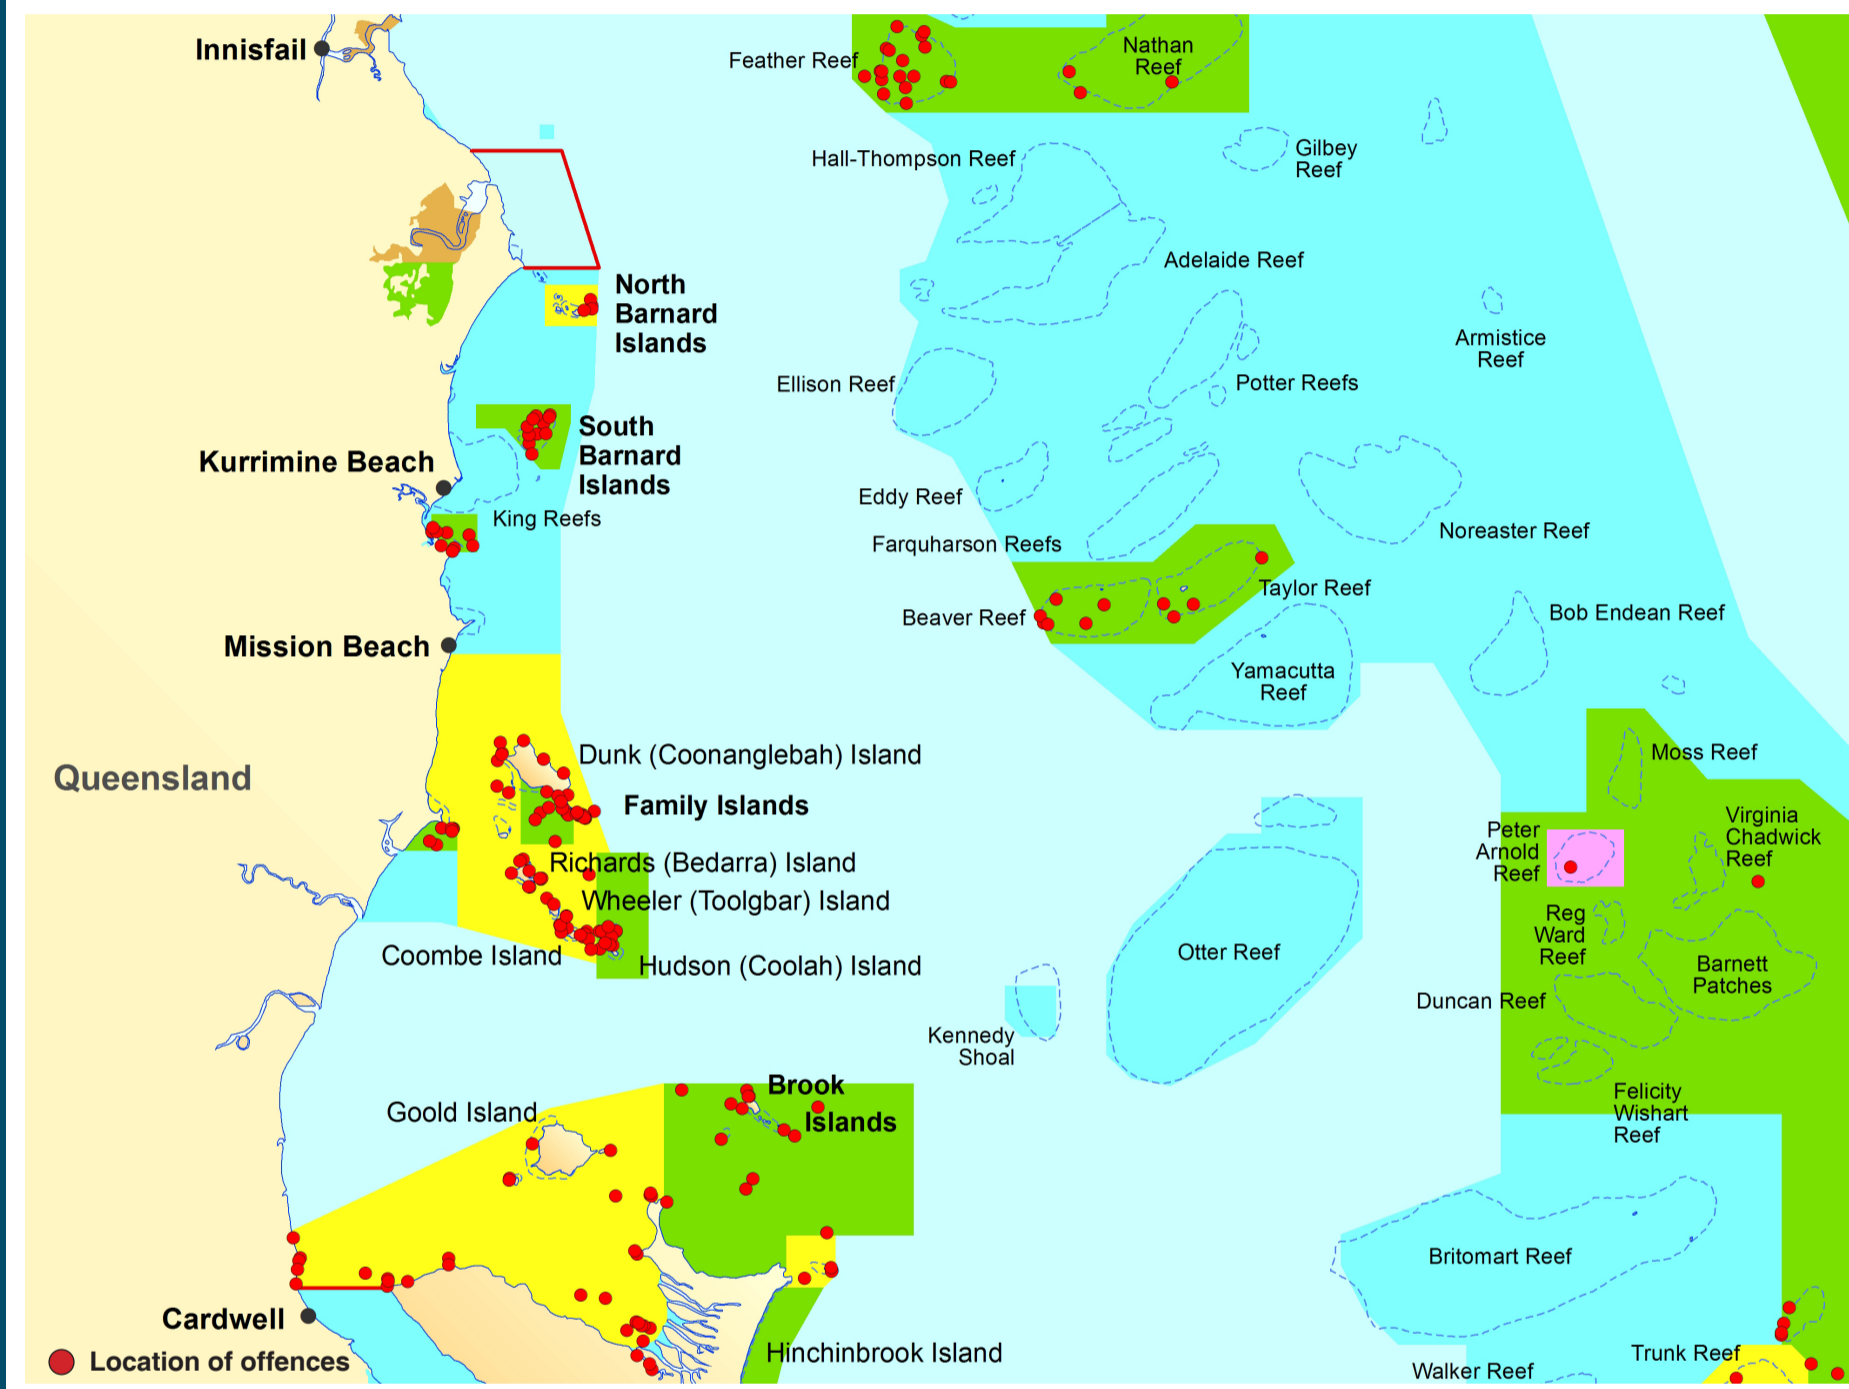

# Fish in a green zone and you will get caught . . .

## RECREATIONAL FISHING OFFENCES 2013 - 2018

## Do your bit to protect your patch:

- Anonymously report suspected poaching: **1800 380 048**
- Know the marine parks' zoning rules
- Use a GPS and cross-check it with a free zoning map
- Understand how no-take zones work to safeguard the Reef and fish stocks