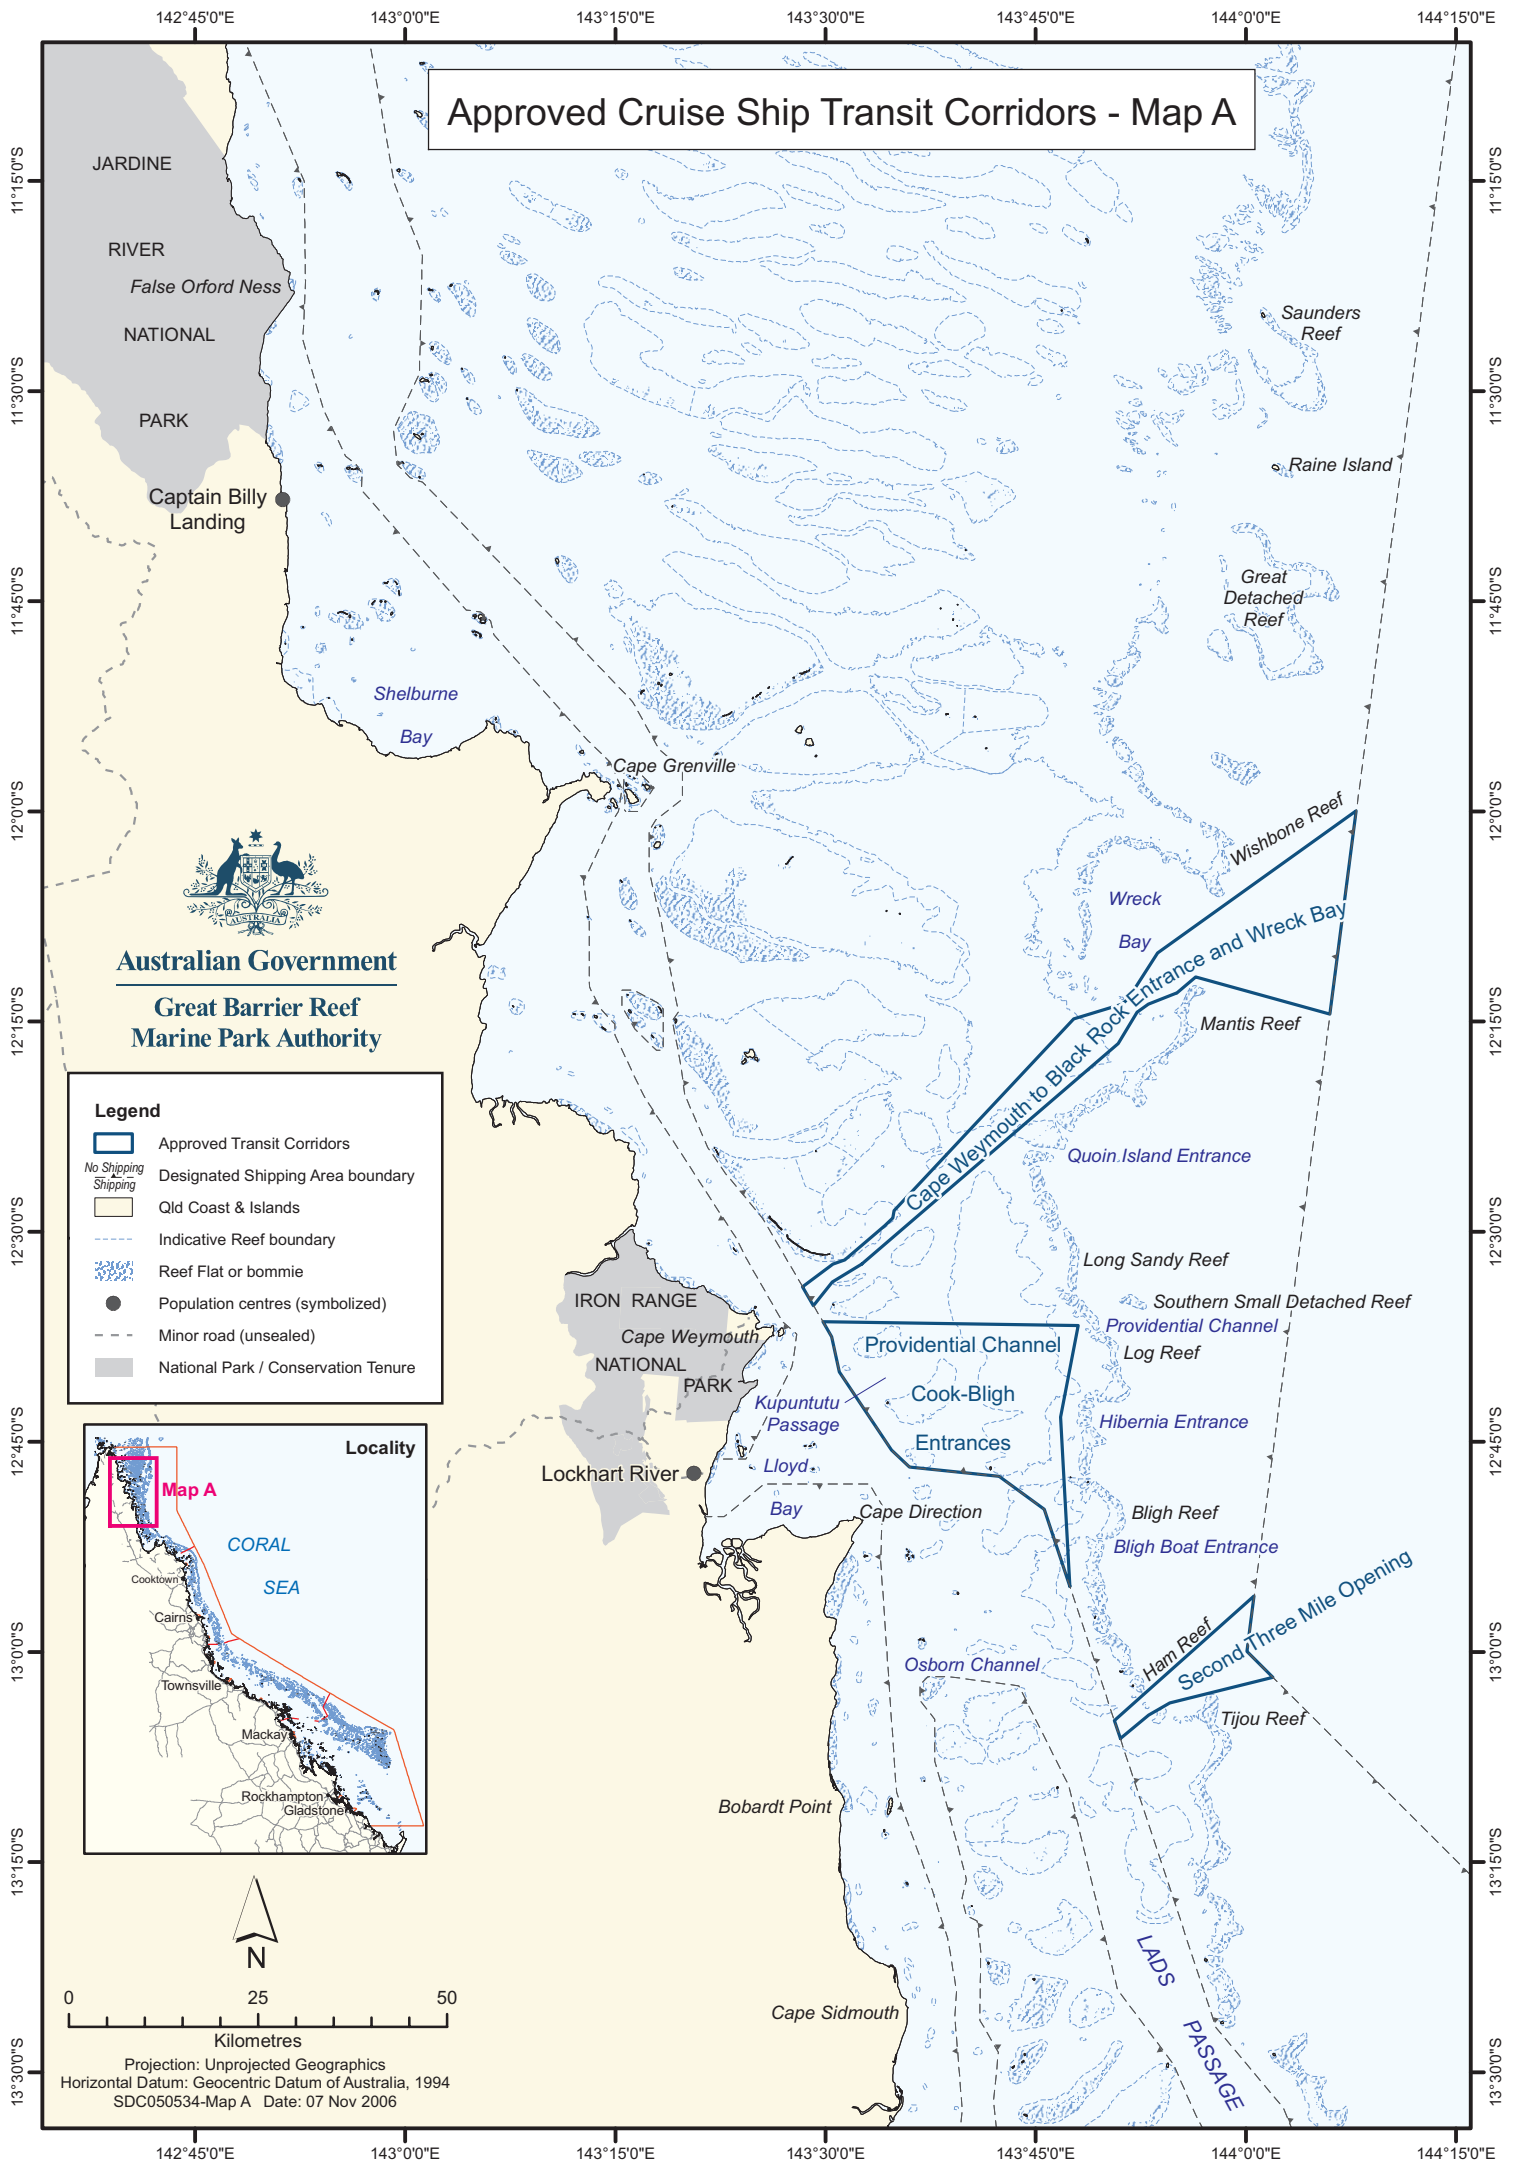

Approved Cruise Ship Transit Corridors - Map A

Australian Government
Great Barrier Reef
Marine Park Authority

Legend

- Approved Transit Corridors
- Designated Shipping Area boundary
- Qld Coast & Islands
- Indicative Reef boundary
- Reef Flat or bommie
- Population centres (symbolized)
- Minor road (unsealed)
- National Park / Conservation Tenure

Projection: Unprojected Geographics
 Horizontal Datum: Geocentric Datum of Australia, 1994
 SDC050534-Map A Date: 07 Nov 2006