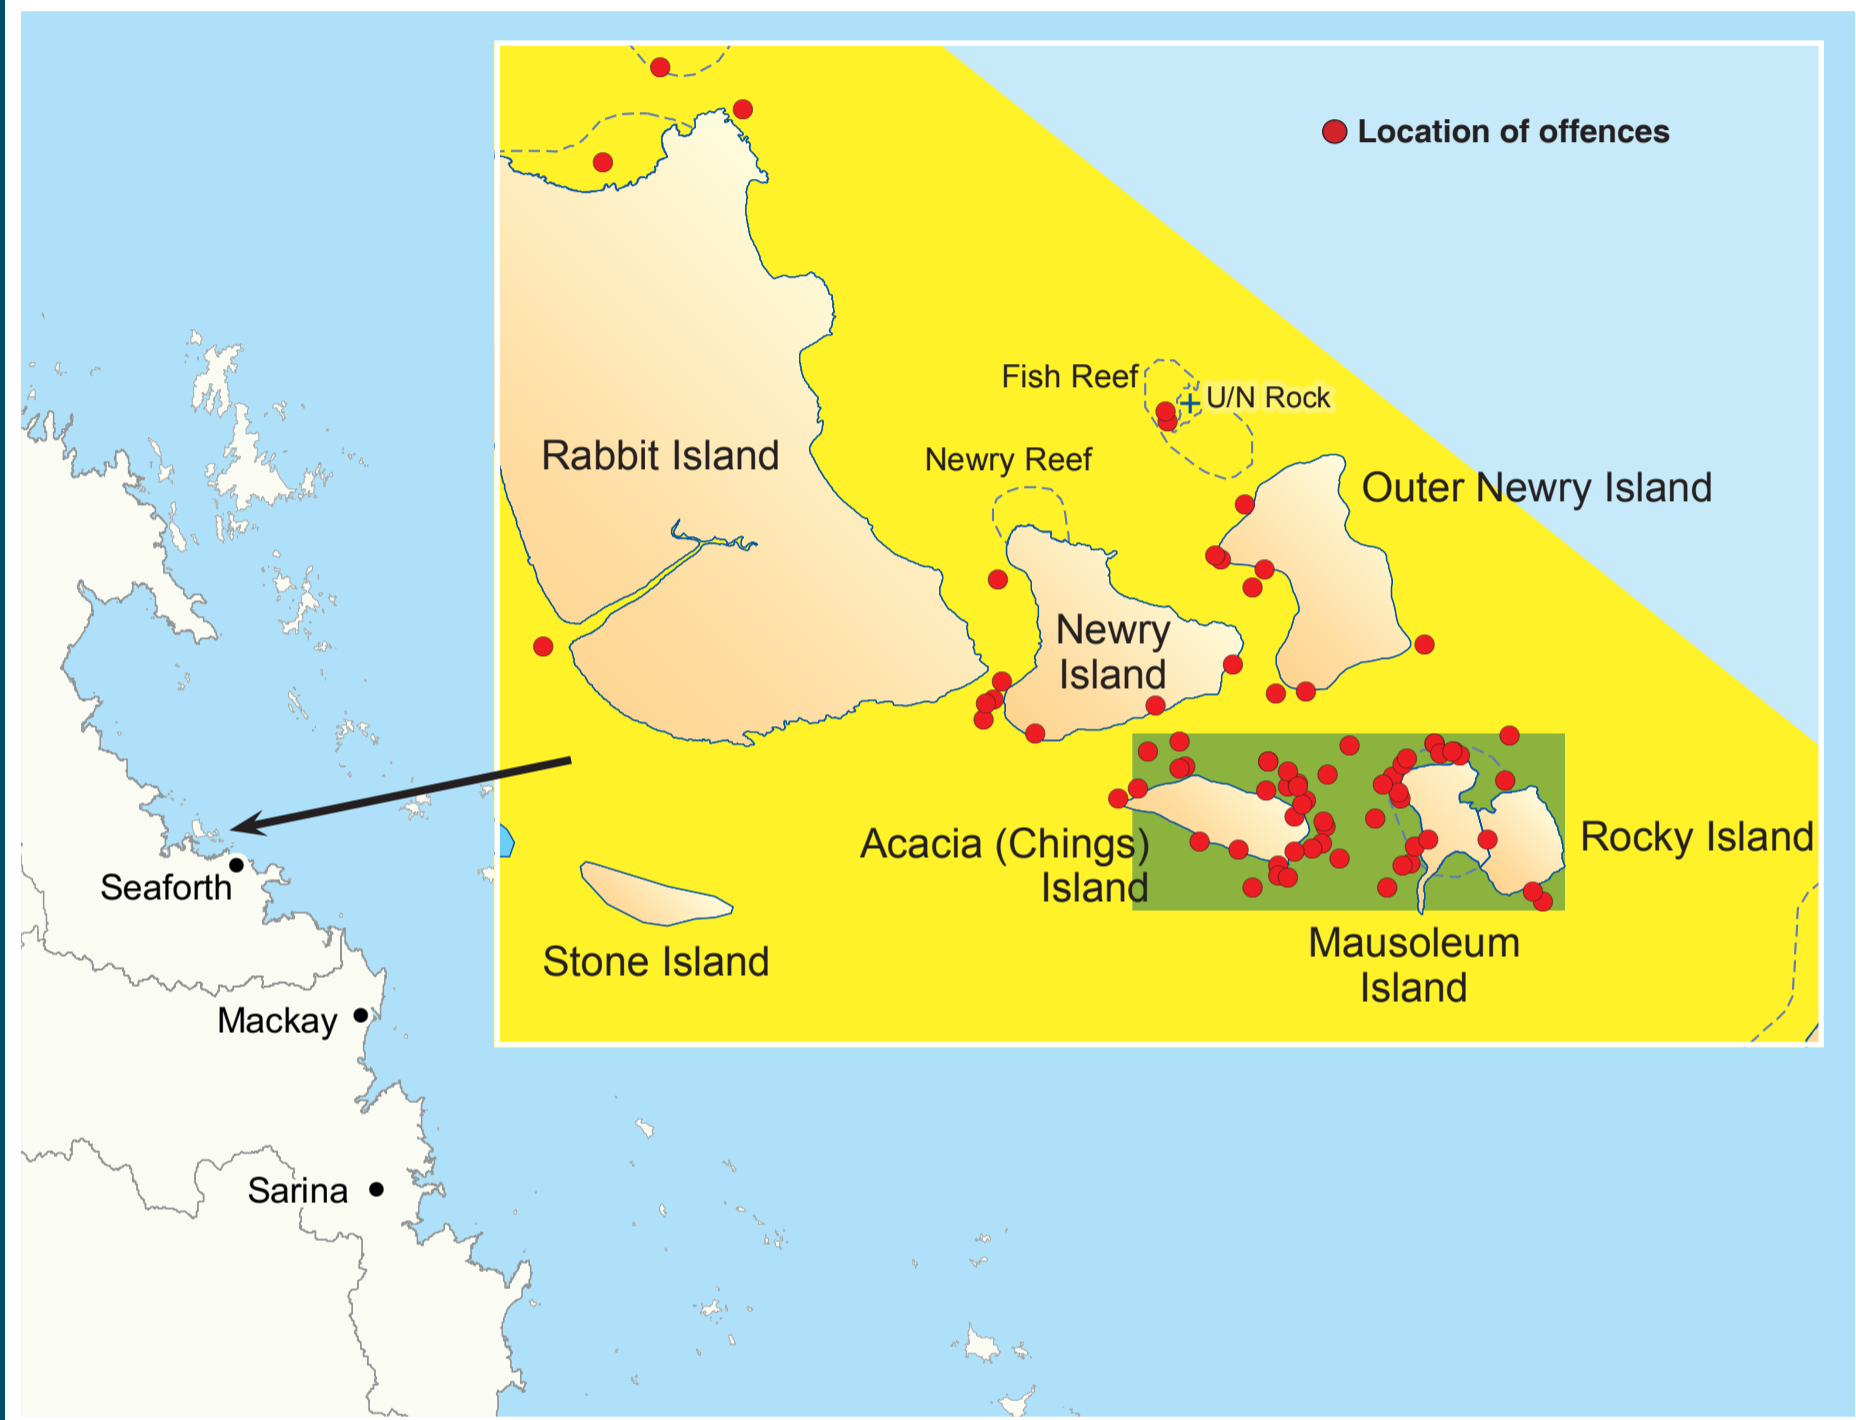

Fish in a green zone and you will get caught

RECREATIONAL FISHING OFFENCES 2013 - 2018

Penalty: \$2100

Do your bit to protect your patch:

- Anonymously report suspected poaching: **1800 380 048**
- Know the marine parks' zoning rules
- Use a GPS and cross-check it with a free zoning map
- Understand how no-take zones work to safeguard the Reef and fish stocks