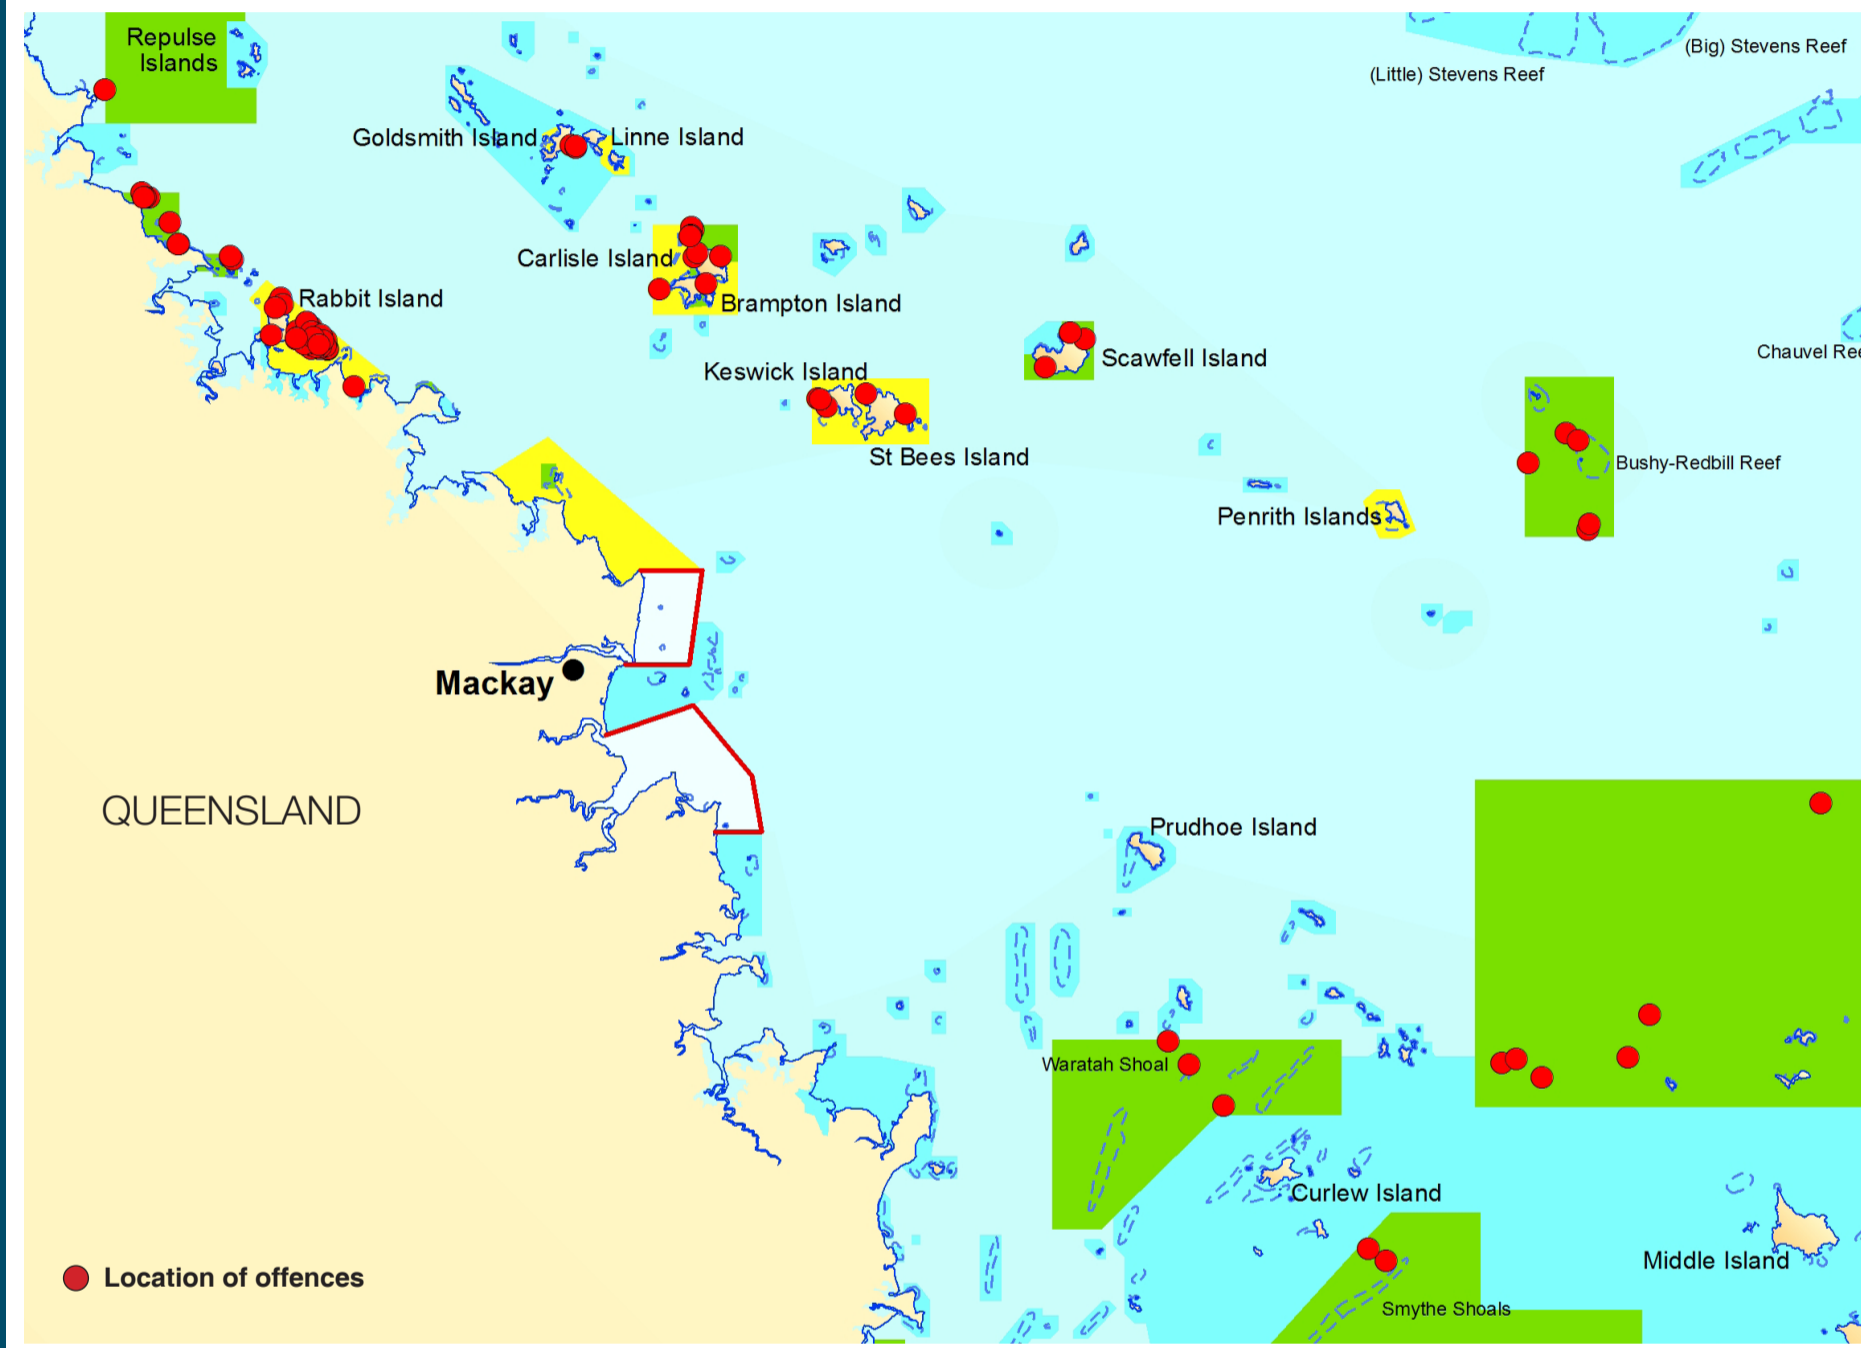

Fish in a green zone and you will get caught . . .

RECREATIONAL FISHING OFFENCES 2013 - 2018

Penalty: \$2100

Do your bit to protect your patch:

- Anonymously report suspected poaching: **1800 380 048**
- Know the marine parks' zoning rules
- Use a GPS and cross-check it with a free zoning map
- Understand how no-take zones work to safeguard the Reef and fish stocks