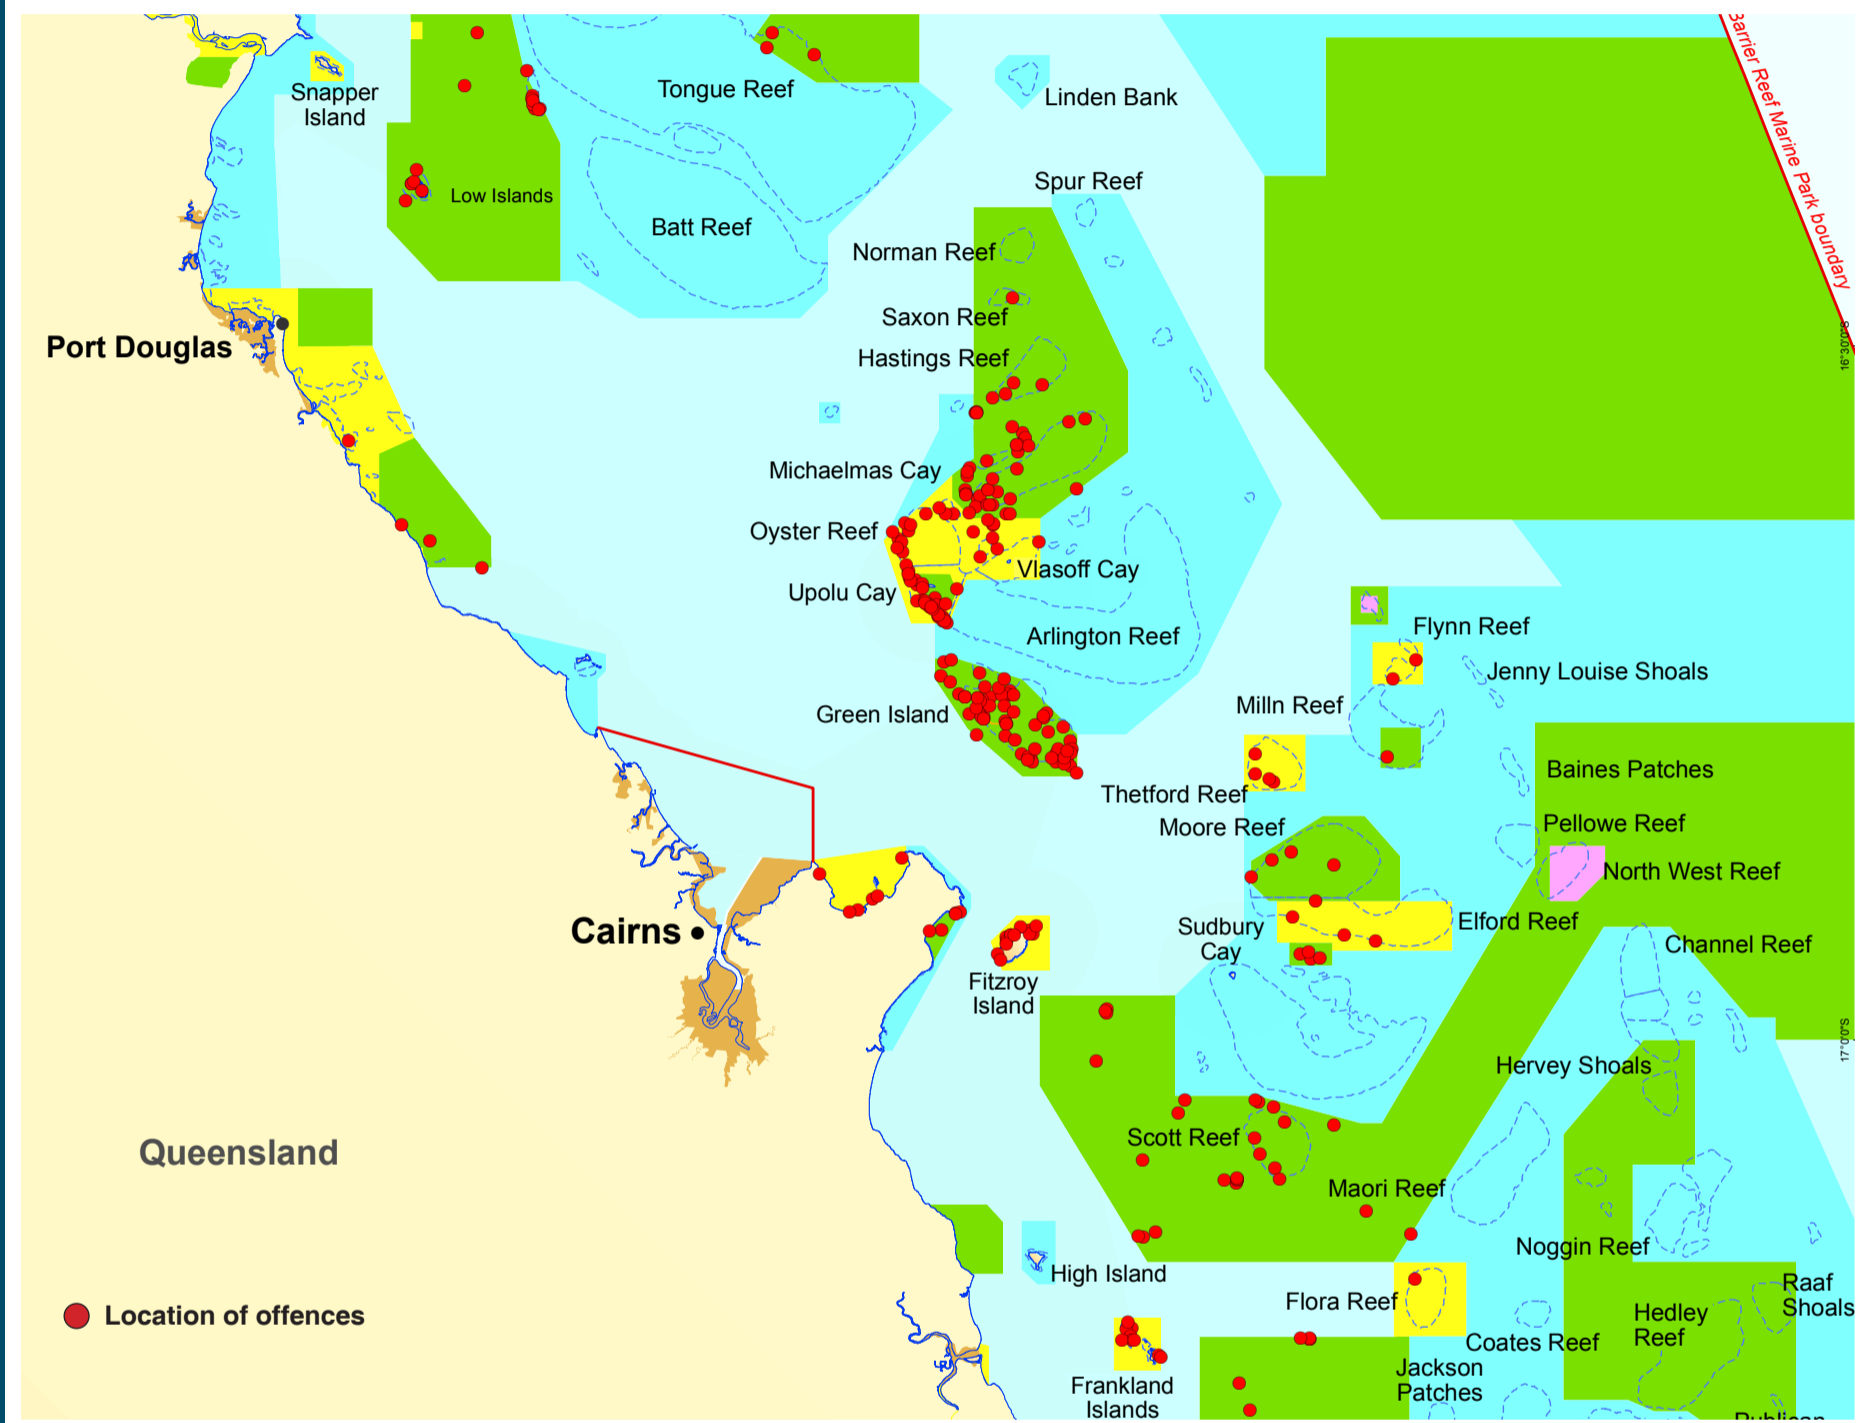

# Fish in a green zone and you will get caught . . .

## RECREATIONAL FISHING OFFENCES 2013 - 2018

**Penalty: \$2100**

### Do your bit to protect your patch:

- Anonymously report suspected poaching: **1800 380 048**
- Know the marine parks' zoning rules
- Use a GPS and cross-check it with a free zoning map
- Understand how no-take zones work to safeguard the Reef and fish stocks