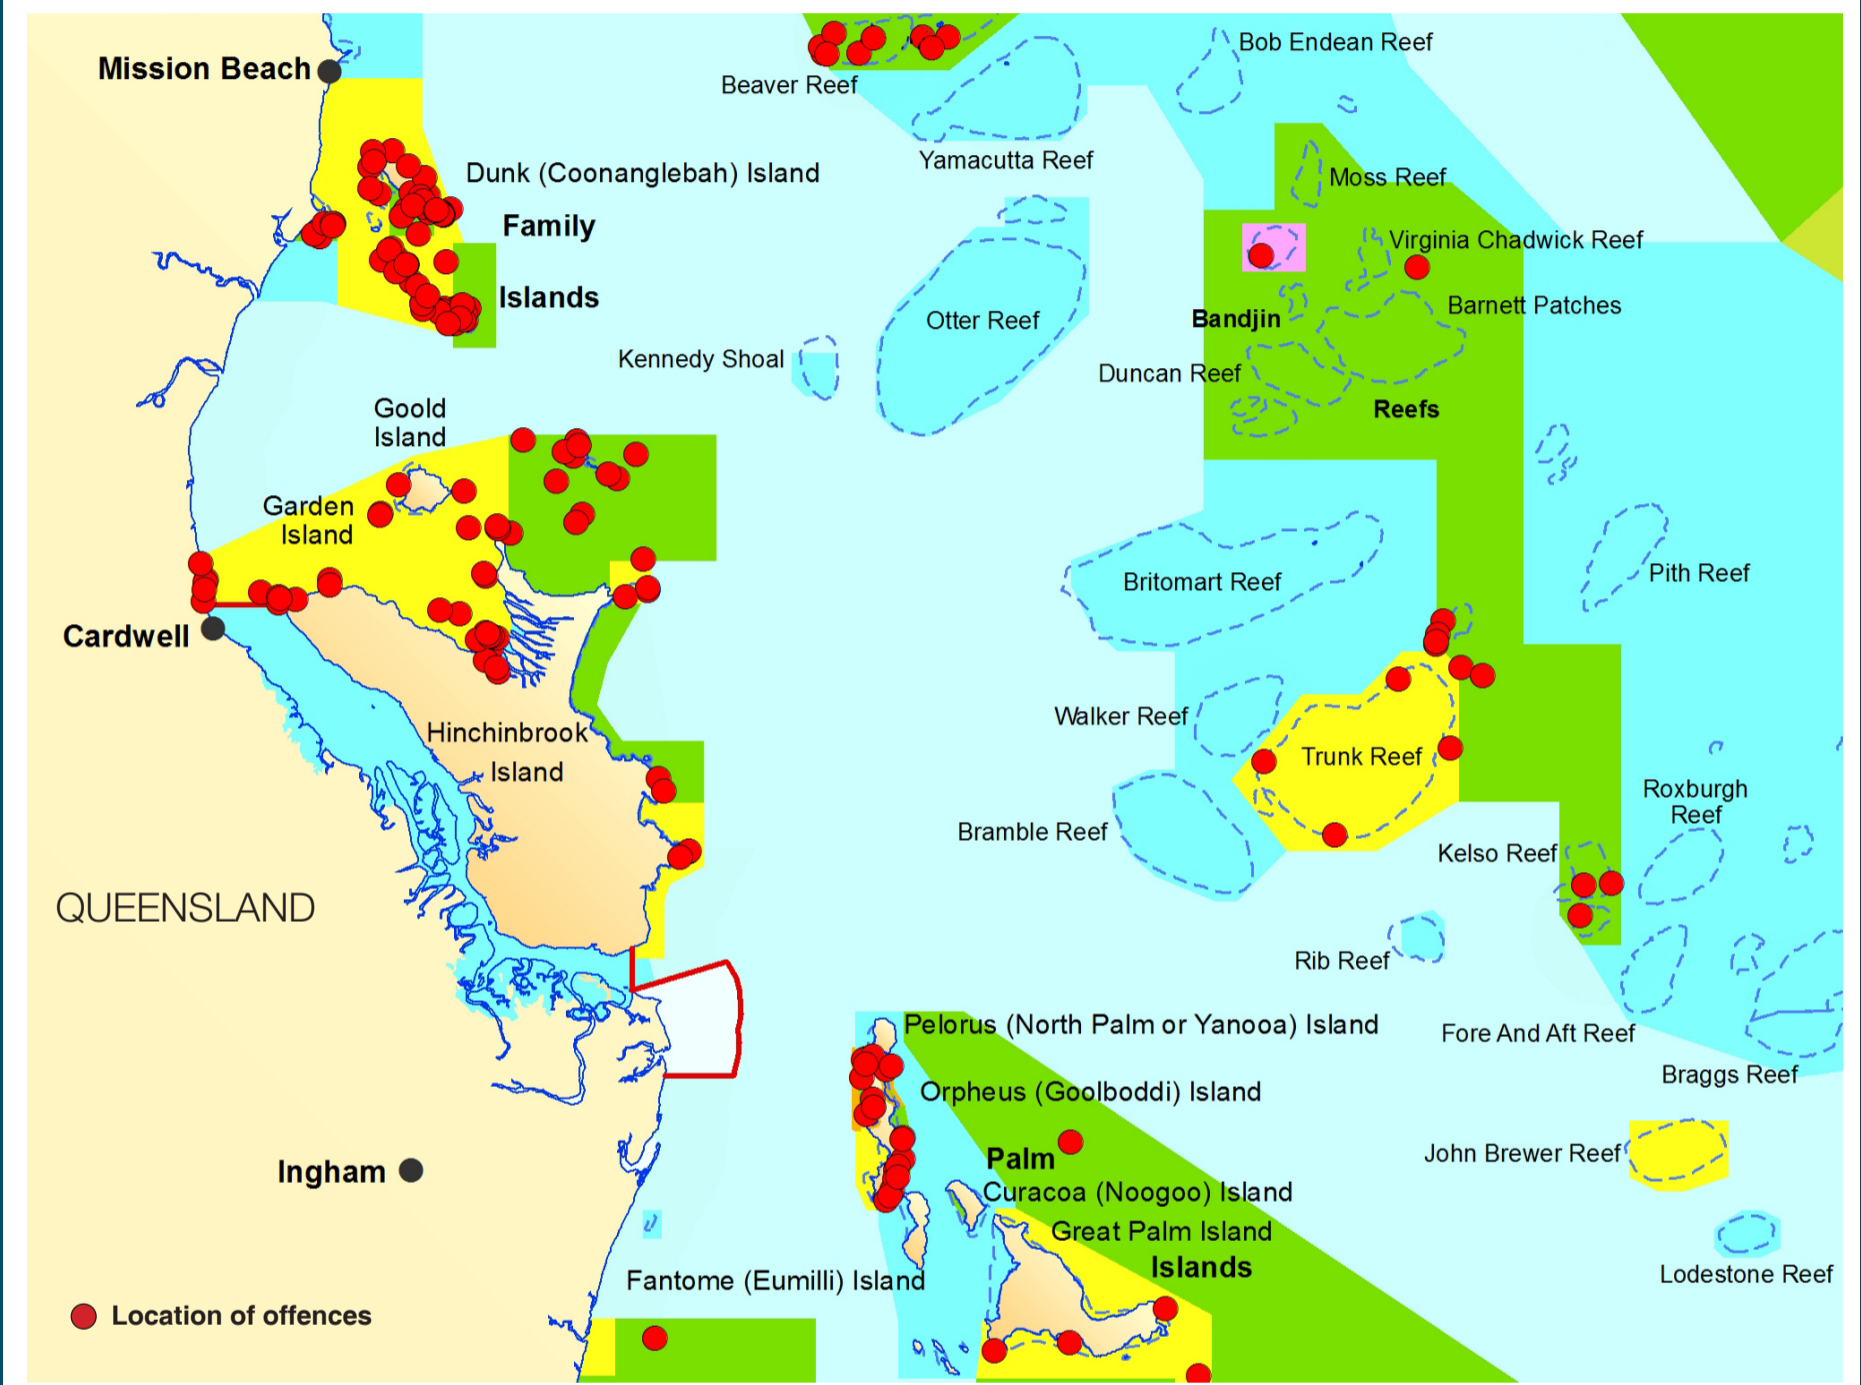

# Fish in a green zone and you will get caught . . .

## RECREATIONAL FISHING OFFENCES 2013 - 2018

## Do your bit to protect your patch:

- Anonymously report suspected poaching: **1800 380 048**
- Know the marine parks' zoning rules
- Use a GPS and cross-check it with a free zoning map
- Understand how no-take zones work to safeguard the Reef and fish stocks