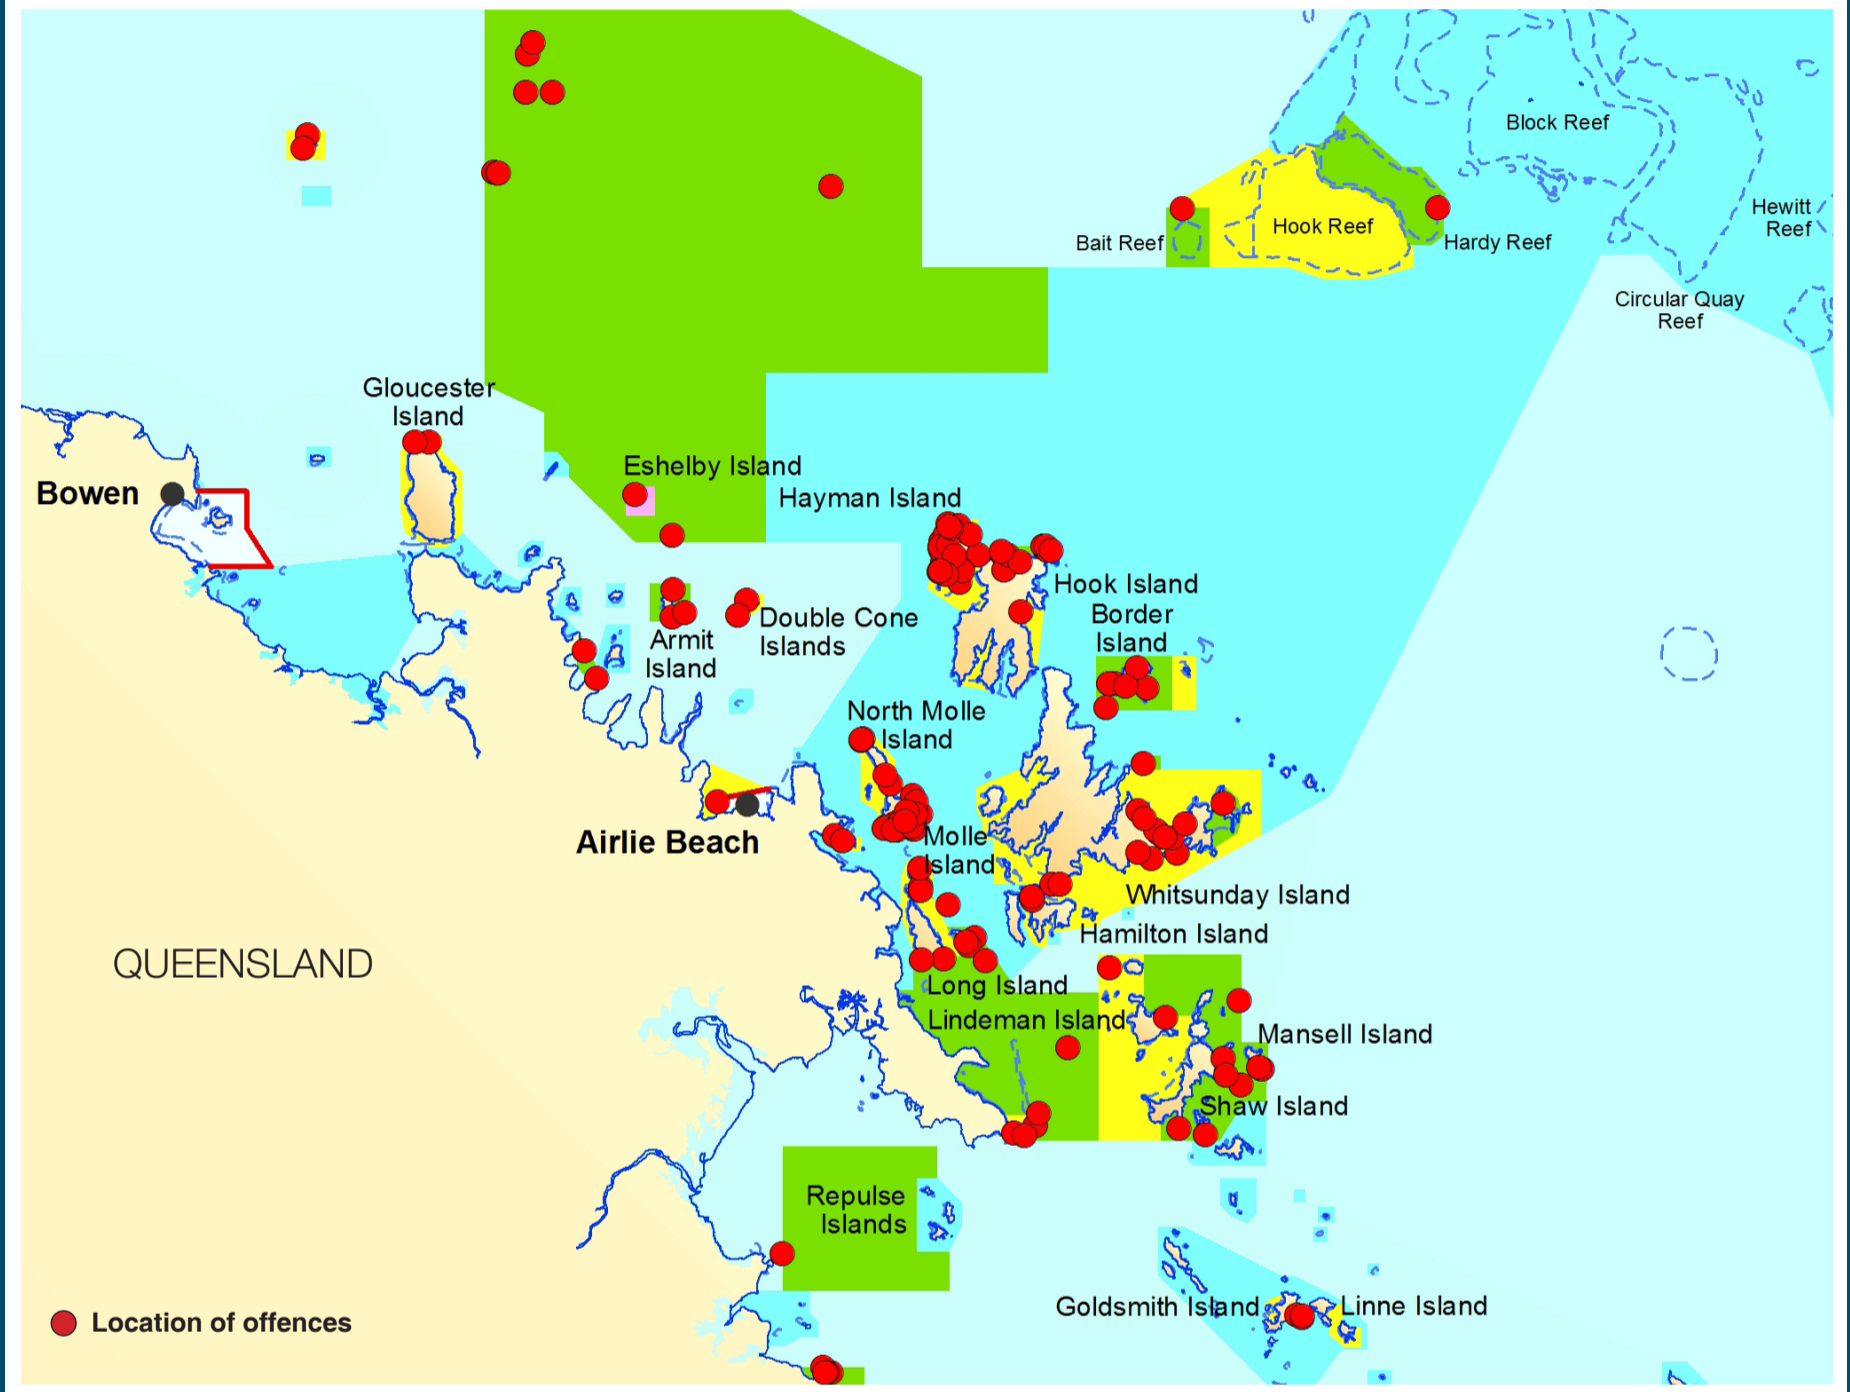

Fish in a green zone and you will get caught . . .

RECREATIONAL FISHING OFFENCES 2013 - 2018

Penalty: \$2100

Do your bit to protect your patch:

- Anonymously report suspected poaching: **1800 380 048**
- Know the marine parks' zoning rules
- Use a GPS and cross-check it with a free zoning map
- Understand how no-take zones work to safeguard the Reef and fish stocks