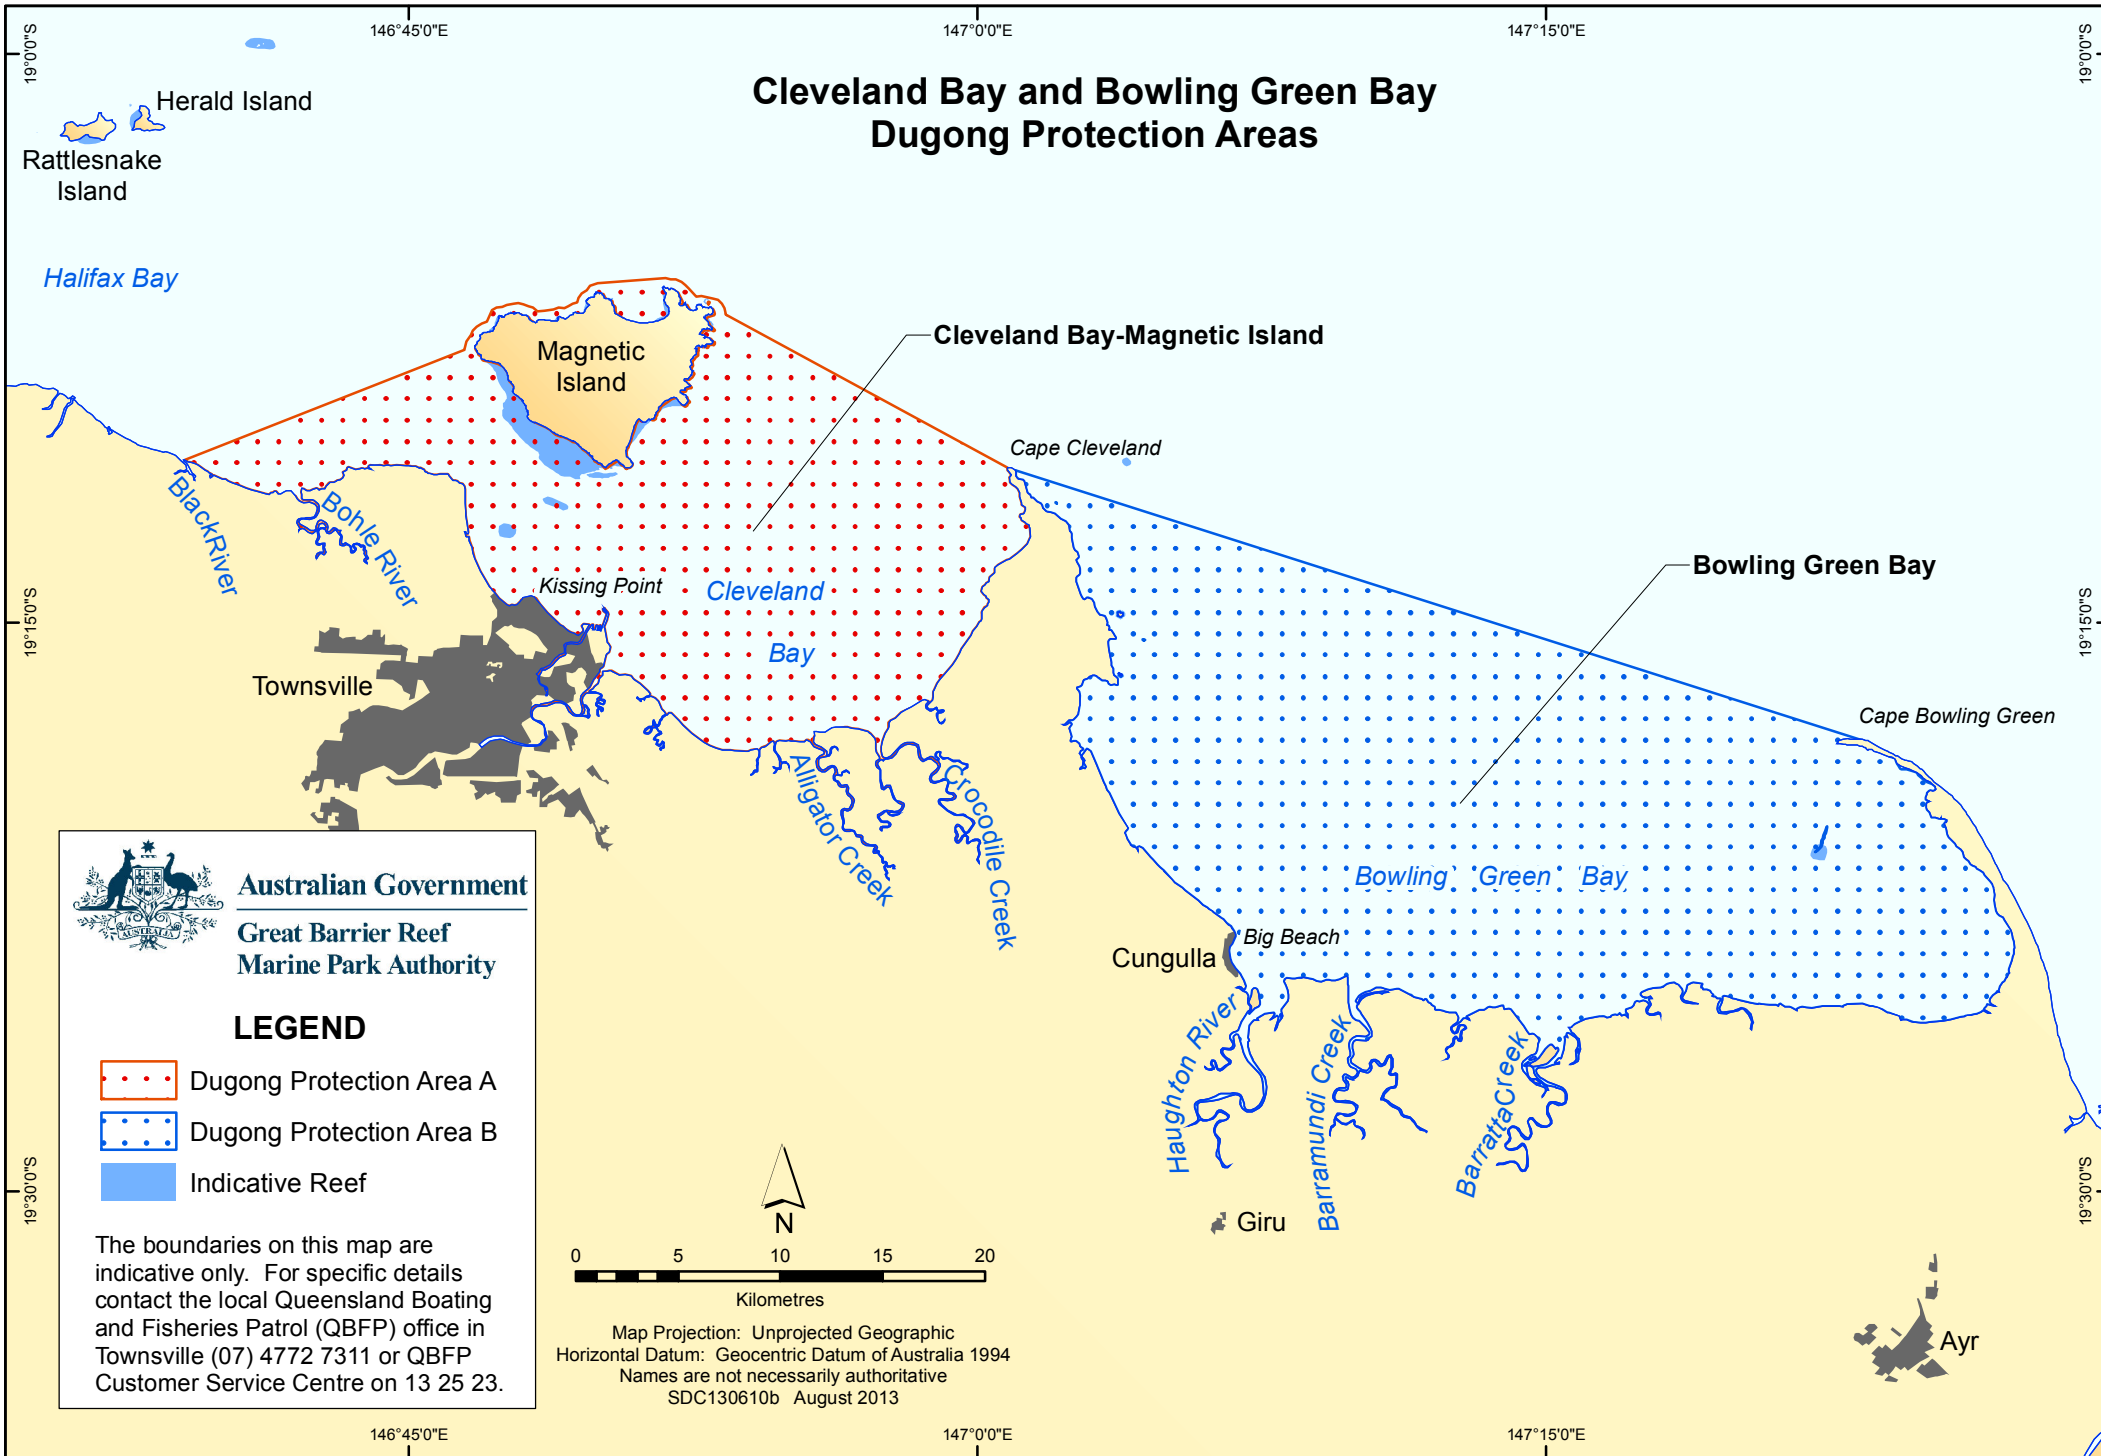

Cleveland Bay and Bowling Green Bay Dugong Protection Areas

 **Australian Government**
Great Barrier Reef
Marine Park Authority

LEGEND

-  Dugong Protection Area A
-  Dugong Protection Area B
-  Indicative Reef

 N

 0 5 10 15 20
Kilometres

Map Projection: Unprojected Geographic
Horizontal Datum: Geocentric Datum of Australia 1994
Names are not necessarily authoritative
SDC130610b August 2013